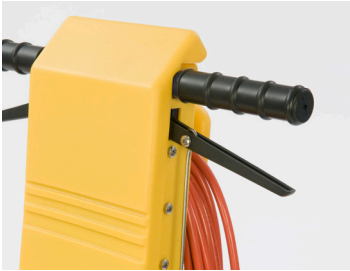

Cimex® Heavy Duty

Heavy duty three-brush machines for scarifying, industrial cleaning and floor preparation.

IDEAL FOR FOUNDRIES INDUSTRIAL UNITS COLD STORAGE AREAS CONSTRUCTION

- Perfect for:
 - Floor preparation
 - Combating rust, paint and soiling from steel chequered plates
 - Removing impacted oil, grease and debris from concrete floors
 - Keying of concrete for rescreeding and levelling
 - Removing build up of ice in cold store floors
- All HD models are supplied with two 17 kg ballast weights for more aggressive scarifying
- Floating brushes effective on uneven surfaces
- Diamond finisher model for preparing and maintaining marble, terrazzo and other stone floors
- Extensive range of accessories covers all scarifying, scrubbing and floor preparation applications
- Auto reverse action for extended brush life and brush tip resharpening
- Cimex triple brush action for safe operation and maximum effectiveness

Call for a free demonstration + 44 (0) 23 8617120

Cimex® Heavy Duty

Heavy Duty 48

Diamond Finisher 48

Model

Product Code

R48HD

CR48DF